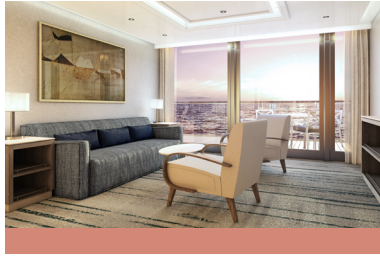

*Suites 525 and 528 are connected through a shared foyer

Deck plans are for illustration purposes only and may be subject to change.

SILVER ORIGIN – Suite Diagrams

All suites feature:

- Butler service
- Private Veranda
- Mini-bar with local snacks and a range of soft and alcoholic drinks
- In-suite fresh water purification systems and refill stations
- A choice of pillows
- Eco-friendly bath amenities
- Plush robes and slippers
- Hair dryer
- Flat-screen television(s) with Interactive Media Library
- 110/220 volt and USB outlets
- Direct-dial telephone(s)
- 24-hour room service and in-suite dining
- Complimentary Wi-Fi for all suites
- Complimentary expedition gear (waterproof backpack, raincoat and premium metallic water bottle)

OWNER'S SUITE

GRAND SUITE

ROYAL SUITE

SILVER SUITE

MEDALLION SUITE

DELUXE VERANDA SUITE

SUPERIOR VERANDA SUITE

CLASSIC VERANDA SUITE

- Large veranda with patio furniture and floor-to-ceiling glass doors
- Living room with sitting area
- Separate dining area
- Twin beds or king-sized bed
- A choice of pillows
- Bathroom with double vanity, plus a powder room
- Ocean-view whirlpool bath and separate shower
- Walk-in wardrobe(s) with personal safe
- Vanity table(s)
- Writing desk(s)
- 2 large flat screen TVs
- Premium sound system
- Premium coffee station
- Binoculars
- Laundry service*
- Unlimited Premium Wifi

- Large veranda with patio furniture and floor-to-ceiling glass doors
- Living room with sitting area
- Separate dining area
- Twin beds or king-sized bed
- A choice of pillows
- Bathroom with double vanity, plus a powder room
- Ocean-view whirlpool bath and separate shower
- Walk-in wardrobe(s) with personal safe
- Vanity table(s)
- 2 large flat screen TVs
- Premium sound system
- Premium coffee station
- Binoculars
- Laundry service*
- Unlimited Premium Wifi