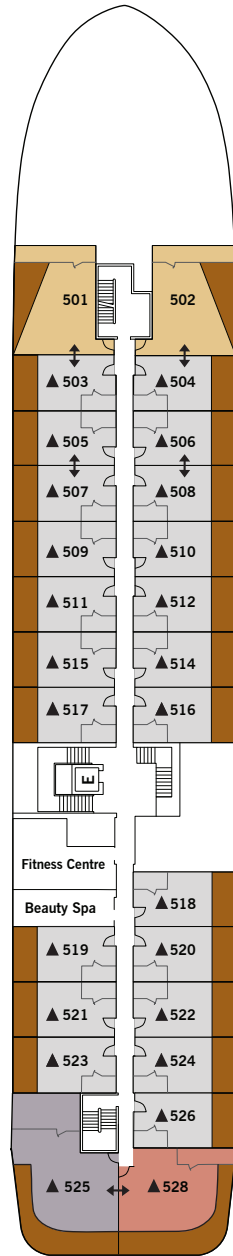

SILVER ORIGIN – Deck Plans

DECK 3
Medical Centre
Basecamp
Marina

DECK 4
The Restaurant
Explorer Lounge
Explorer Lounge
Outdoor Area

DECK 5
Beauty Spa
Fitness Centre

DECK 6

DECK 7
The Grill
Observation Lounge
Open Deck
Whirpool

- Crew 90
- Officers Ecuadorian
- Guests 100
- Tonnage 5,800
- Length 331.4 Feet / 101 Metres
- Width 52.5 Feet / 16 Metres
- Speed 14 Knots
- Passenger Decks 6
- Connecting Suites ⇕
501/503, 502/504, 505/507, 506/508, 525/528*
- 3rd Guest Capacity ▲
- Built 2020
- Registry Ecuador

*Suites 525 and 528 are connected through a shared foyer

Deck plans are for illustration purposes only and may be subject to change.

SILVER ORIGIN – Suite Diagrams

All suites feature:

- Butler service
- Private Veranda
- Mini-bar with local snacks and a range of soft and alcoholic drinks
- In-suite fresh water purification systems and refill stations
- A choice of pillows
- Eco-friendly bath amenities
- Plush robes and slippers
- Hair dryer
- Flat-screen television(s) with Interactive Media Library
- 110/220 volt and USB outlets
- Direct-dial telephone(s)
- 24-hour room service and in-suite dining
- Complimentary Wi-Fi for all suites
- Complimentary expedition gear (waterproof backpack, raincoat and premium metallic water bottle)

1,722 SQ.FT. / 160 M²
INCLUDING VERANDA
(646 SQ.FT. / 60 M²)

1,025 SQ.FT. / 95 M²
INCLUDING VERANDA
(271 SQ.FT. / 25 M²)

897 SQ.FT. / 83 M²
INCLUDING VERANDA
(305 SQ.FT. / 28 M²)

536 SQ. FT. / 50 M²
INCLUDING VERANDA
(109 SQ.FT. / 10 M²)