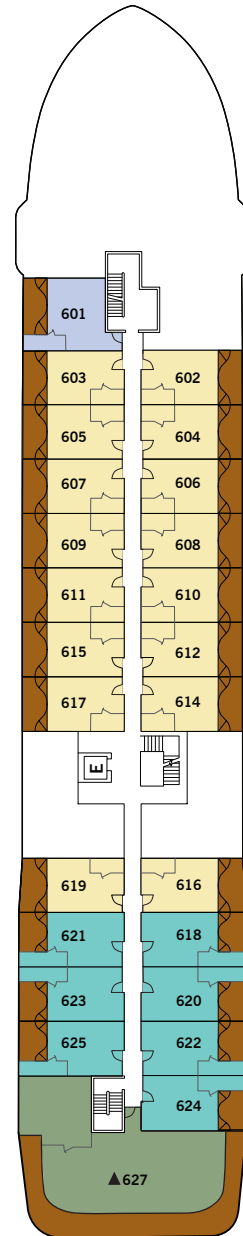

SILVER ORIGIN – Deck Plans

DECK 3
Medical Centre
Basecamp
Marina

DECK 4
The Restaurant
Explorer Lounge
Explorer Lounge
Outdoor Area

DECK 5
Beauty Spa
Fitness Centre

DECK 6

DECK 7
The Grill
Observation Lounge
Open Deck
Whirpool

- Crew 90
- Officers Ecuadorian
- Guests 100
- Tonnage 5,800
- Length 331.4 Feet / 101 Metres
- Width 52.5 Feet / 16 Metres
- Speed 14 Knots
- Passenger Decks 6
- Connecting Suites ⇕
501/503, 502/504, 505/507, 506/508, 525/528*
- 3rd Guest Capacity ▲
- Built 2020
- Registry Ecuador

*Suites 525 and 528 are connected through a shared foyer

Deck plans are for illustration purposes only and may be subject to change.

SILVER ORIGIN – Suite Diagrams

All suites feature:

- Butler service
- Private Veranda
- Mini-bar with local snacks and a range of soft and alcoholic drinks
- In-suite fresh water purification systems and refill stations
- A choice of pillows
- Eco-friendly bath amenities
- Plush robes and slippers
- Hair dryer
- Flat-screen television(s) with Interactive Media Library
- 110/220 volt and USB outlets
- Direct-dial telephone(s)
- 24-hour room service and in-suite dining
- Complimentary Wi-Fi for all suites
- Complimentary expedition gear (waterproof backpack, raincoat and premium metallic water bottle)

1,722 SQ.FT. / 160 M²
INCLUDING VERANDA
(646 SQ.FT. / 60 M²)

1,025 SQ.FT. / 95 M²
INCLUDING VERANDA
(271 SQ.FT. / 25 M²)

897 SQ.FT. / 83 M²
INCLUDING VERANDA
(305 SQ.FT. / 28 M²)

536 SQ. FT. / 50 M²
INCLUDING VERANDA
(109 SQ.FT. / 10 M²)