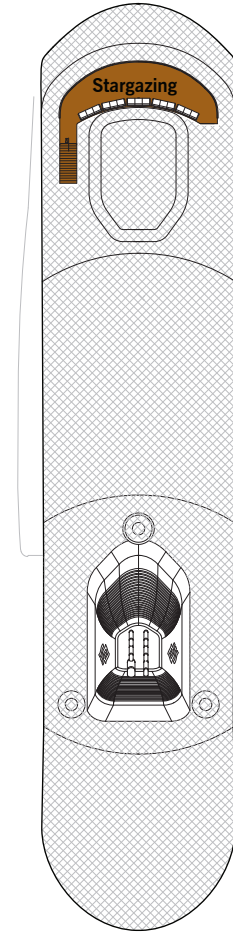

SILVER ORIGIN – Deck Plans

DECK 3
Medical Centre
Basecamp
Marina

DECK 4
The Restaurant
Explorer Lounge
Explorer Lounge
Outdoor Area

DECK 5
Beauty Spa
Fitness Centre

DECK 6

DECK 7
The Grill
Observation Lounge
Open Deck
Whirpool

- Crew 90
- Officers Ecuadorian
- Guests 100
- Tonnage 5,800
- Length 331.4 Feet / 101 Metres
- Width 52.5 Feet / 16 Metres
- Speed 14 Knots
- Passenger Decks 6
- Connecting Suites ⇕
501/503, 502/504, 505/507, 506/508, 525/528*
- 3rd Guest Capacity ▲
- Built 2020
- Registry Ecuador