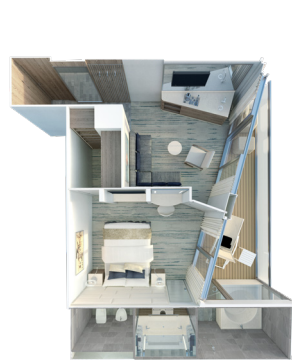

* Complimentary laundry service will be limited to 3 pieces per guest per day.

Images are intended as a general reference. Features, materials, finishes and layout may be different than shown.