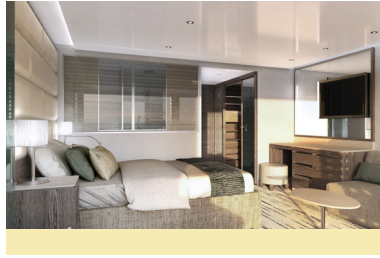

*Suites 525 and 528 are connected through a shared foyer

Deck plans are for illustration purposes only and may be subject to change.

SILVER ORIGIN – Suite Diagrams

All suites feature:

- Butler service
- Private Veranda
- Mini-bar with local snacks and a range of soft and alcoholic drinks
- In-suite fresh water purification systems and refill stations
- A choice of pillows
- Eco-friendly bath amenities
- Plush robes and slippers
- Hair dryer
- Flat-screen television(s) with Interactive Media Library
- 110/220 volt and USB outlets
- Direct-dial telephone(s)
- 24-hour room service and in-suite dining
- Complimentary Wi-Fi for all suites
- Complimentary expedition gear (waterproof backpack, raincoat and premium metallic water bottle)

- Large veranda with patio furniture and floor-to-ceiling glass doors
- Living room with sitting area
- Separate dining area
- Twin beds or king-sized bed
- A choice of pillows
- Bathroom with double vanity, plus a powder room
- Ocean-view whirlpool bath and separate shower
- Walk-in wardrobe(s) with personal safe
- Vanity table(s)
- Writing desk(s)
- 2 large flat screen TVs
- Premium sound system
- Premium coffee station
- Binoculars
- Laundry service*
- Unlimited Premium Wifi

- Large veranda with patio furniture and floor-to-ceiling glass doors
- Living room with sitting area
- Separate dining area
- Twin beds or king-sized bed
- A choice of pillows
- Bathroom with double vanity, plus a powder room
- Ocean-view whirlpool bath and separate shower
- Walk-in wardrobe(s) with personal safe
- Vanity table(s)
- 2 large flat screen TVs
- Premium sound system
- Premium coffee station
- Binoculars
- Laundry service*
- Unlimited Premium Wifi