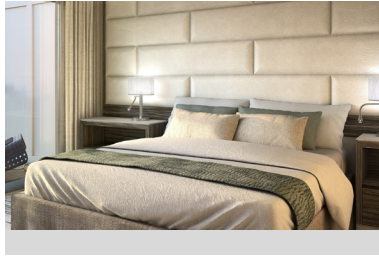

*Suites 525 and 528 are connected through a shared foyer

Deck plans are for illustration purposes only and may be subject to change.

SILVER ORIGIN – Suite Diagrams

All suites feature:

- Butler service
- Private Veranda
- Mini-bar with local snacks and a range of soft and alcoholic drinks
- In-suite fresh water purification systems and refill stations
- A choice of pillows
- Eco-friendly bath amenities
- Plush robes and slippers
- Hair dryer
- Flat-screen television(s) with Interactive Media Library
- 110/220 volt and USB outlets
- Direct-dial telephone(s)
- 24-hour room service and in-suite dining
- Complimentary Wi-Fi for all suites
- Complimentary expedition gear (waterproof backpack, raincoat and premium metallic water bottle)

- Large veranda with patio furniture and floor-to-ceiling glass doors
- Living room with sitting area
- Separate dining area
- Twin beds or king-sized bed
- A choice of pillows
- Bathroom with double vanity, plus a powder room
- Ocean-view whirlpool bath and separate shower
- Walk-in wardrobe(s) with personal safe
- Vanity table(s)
- Writing desk(s)
- 2 large flat screen TVs
- Premium sound system
- Premium coffee station
- Binoculars
- Laundry service*
- Unlimited Premium Wifi

- Large veranda with patio furniture and floor-to-ceiling glass doors
- Living room with sitting area
- Twin beds or king-sized bed
- A choice of pillows
- Bathroom with double vanity, plus a powder room
- Ocean-view whirlpool bath and separate shower
- Walk-in wardrobe(s) with personal safe
- Vanity table(s)
- 2 large flat screen TVs
- Premium sound system
- Premium coffee station
- Binoculars
- Laundry service*
- Unlimited Premium Wifi