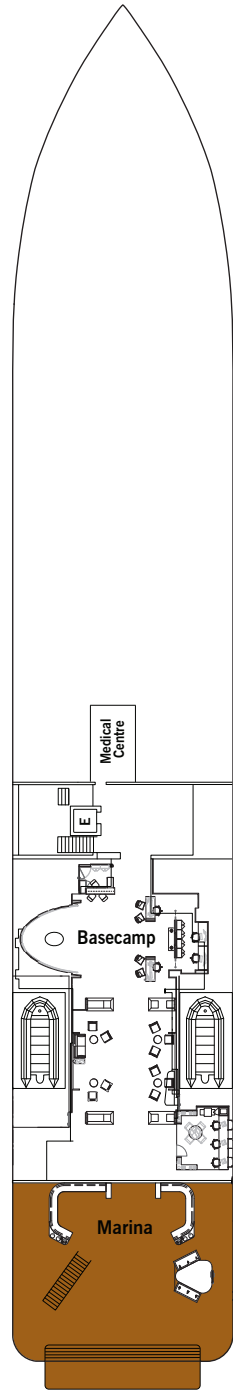

SILVER ORIGIN – Deck Plans

DECK 3
Medical Centre
Basecamp
Marina

DECK 4
The Restaurant
Explorer Lounge
Explorer Lounge
Outdoor Area

DECK 5
Beauty Spa
Fitness Centre

DECK 6

DECK 7
The Grill
Observation Lounge
Open Deck
Whirpool

DECK 8
Stargazing

SUITE CATEGORIES

- Owner's Suite ●
- Grand Suite ●
- Royal Suite ●
- Silver Suite ●
- Medallion Suite ●
- Deluxe Veranda Suite ●
- Superior Veranda Suite ●
- Classic Veranda Suite ●

SPECIFICATIONS

- Crew 90
- Officers Ecuadorian
- Guests 100
- Tonnage 5,800
- Length 331.4 Feet / 101 Metres
- Width 52.5 Feet / 16 Metres
- Speed 14 Knots
- Passenger Decks 6
- Connecting Suites ⇕
501/503, 502/504, 505/507, 506/508, 525/528*
- 3rd Guest Capacity ▲
- Built 2020
- Registry Ecuador

*Suites 525 and 528 are connected through a shared foyer

Deck plans are for illustration purposes only and may be subject to change.

SILVER ORIGIN – Suite Diagrams

All suites feature:

- Butler service
- Private Veranda
- Mini-bar with local snacks and a range of soft and alcoholic drinks
- In-suite fresh water purification systems and refill stations
- A choice of pillows
- Eco-friendly bath amenities
- Plush robes and slippers
- Hair dryer
- Flat-screen television(s) with Interactive Media Library
- 110/220 volt and USB outlets
- Direct-dial telephone(s)
- 24-hour room service and in-suite dining
- Complimentary Wi-Fi for all suites
- Complimentary expedition gear (waterproof backpack, raincoat and premium metallic water bottle)