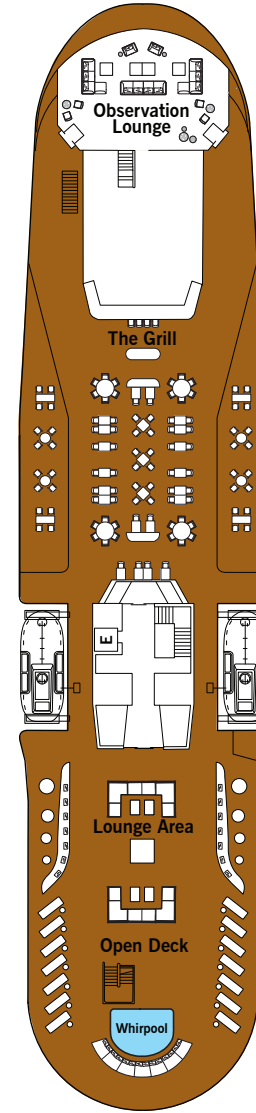

SILVER ORIGIN – Deck Plans

DECK 3
Medical Centre
Basecamp
Marina

DECK 4
The Restaurant
Explorer Lounge
Explorer Lounge
Outdoor Area

DECK 5
Beauty Spa
Fitness Centre

DECK 6

DECK 7
The Grill
Observation Lounge
Open Deck
Whirpool

- Crew 90
- Officers Ecuadorian
- Guests 100
- Tonnage 5,800
- Length 331.4 Feet / 101 Metres
- Width 52.5 Feet / 16 Metres
- Speed 14 Knots
- Passenger Decks 6
- Connecting Suites ⇕
501/503, 502/504, 505/507, 506/508, 525/528*
- 3rd Guest Capacity ▲
- Built 2020
- Registry Ecuador

*Suites 525 and 528 are connected through a shared foyer

Deck plans are for illustration purposes only and may be subject to change.

SILVER ORIGIN – Suite Diagrams

All suites feature:

- Butler service
- Private Veranda
- Mini-bar with local snacks and a range of soft and alcoholic drinks
- In-suite fresh water purification systems and refill stations
- A choice of pillows
- Eco-friendly bath amenities
- Plush robes and slippers
- Hair dryer
- Flat-screen television(s) with Interactive Media Library
- 110/220 volt and USB outlets
- Direct-dial telephone(s)
- 24-hour room service and in-suite dining
- Complimentary Wi-Fi for all suites
- Complimentary expedition gear (waterproof backpack, raincoat and premium metallic water bottle)