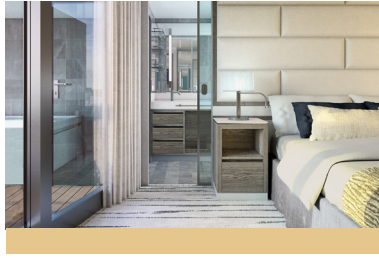

*Suites 525 and 528 are connected through a shared foyer

Deck plans are for illustration purposes only and may be subject to change.

SILVER ORIGIN – Suite Diagrams

All suites feature:

- Butler service
- Private Veranda
- Mini-bar with local snacks and a range of soft and alcoholic drinks
- In-suite fresh water purification systems and refill stations
- A choice of pillows
- Eco-friendly bath amenities
- Plush robes and slippers
- Hair dryer
- Flat-screen television(s) with Interactive Media Library
- 110/220 volt and USB outlets
- Direct-dial telephone(s)
- 24-hour room service and in-suite dining
- Complimentary Wi-Fi for all suites
- Complimentary expedition gear (waterproof backpack, raincoat and premium metallic water bottle)

- Large veranda with patio furniture and floor-to-ceiling glass doors
- Living room with sitting area
- Separate dining area
- Twin beds or king-sized bed
- A choice of pillows
- Bathroom with double vanity, plus a powder room
- Ocean-view whirlpool bath and separate shower
- Walk-in wardrobe(s) with personal safe
- Vanity table(s)
- Writing desk(s)
- 2 large flat screen TVs
- Premium sound system
- Premium coffee station
- Binoculars
- Laundry service*
- Unlimited Premium Wifi

- Large veranda with patio furniture and floor-to-ceiling glass doors
- Living room with sitting area
- Separate dining area
- Twin beds or king-sized bed
- A choice of pillows
- Bathroom with double vanity, plus a powder room
- Ocean-view whirlpool bath and separate shower
- Walk-in wardrobe(s) with personal safe
- Vanity table(s)
- 2 large flat screen TVs
- Premium sound system
- Premium coffee station
- Binoculars
- Laundry service*
- Unlimited Premium Wifi