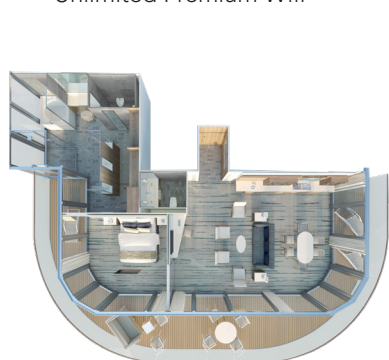

* Complimentary laundry service will be limited to 3 pieces per guest per day.

Images are intended as a general reference. Features, materials, finishes and layout may be different than shown.