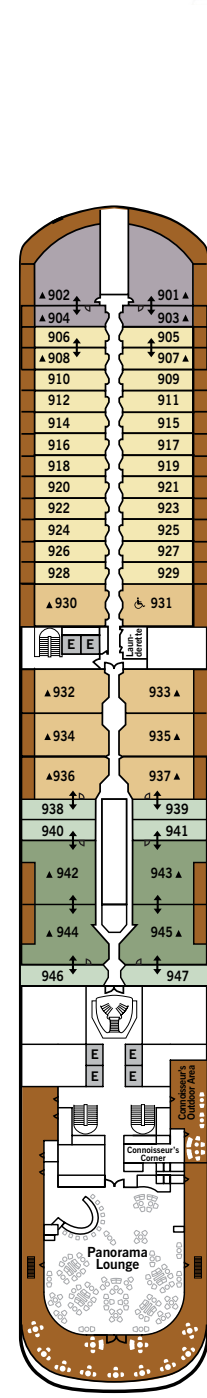

SILVER MOON – Deck Plans

DECK 4

Atlantide
Kaiseki
.S.A.L.T. Kitchen
.S.A.L.T. Bar
.S.A.L.T. Lab

DECK 5

Reception/
Guest Relations
Shore Concierge
Dolce Vita
Venetian Lounge
Future Cruise Manager

DECK 6

Beauty Spa
Fitness Centre

DECK 7

La Terrazza
Silver Note
Casino

DECK 8

Arts Café
Boutique
La Dame

DECK 9

Panorama Lounge
Connoisseur's Corner

DECK 10

Pool Deck
Pool Bar
The Grill
Whirlpool Area

SPECIFICATIONS

- Crew 411
- Officers European
- Guests 596
- Tonnage 40,700
- Length 698 Feet / 212.8 Metres
- Width 86 Feet / 27 Metres
- Speed 19.8 Knots
- Passenger Decks 8
- 3rd Guest Capacity ▲
- Connecting Suites ↑↓
- Wheelchair Accessible Suites ♿
- 407, 409, 417, 931
- Built 2020
- Registry Bahamas

VISTA SUITE

Some Vista Suites are available as a wheelchair accessible suite.*

334 SQ FT / 31 M² – DECK 4
WHEELCHAIR ACCESSIBLE SUITE: 440-646 SQ FT / 41-60 M²

- Sitting area
- Twin beds or queen-sized bed
- Marble bathroom with vanity, full-sized bath, separate shower
- Wheelchair accessible suite has a marble bathroom with vanity and separate shower (no full-sized bath)
- Walk-in wardrobe with personal safe; wheelchair accessible suites fitted with cupboards and wardrobe with personal safe
- Writing desk
- One 40" / 102 cm flat-screen HD TV
- Interactive Media Library
- Unlimited Standard Wifi