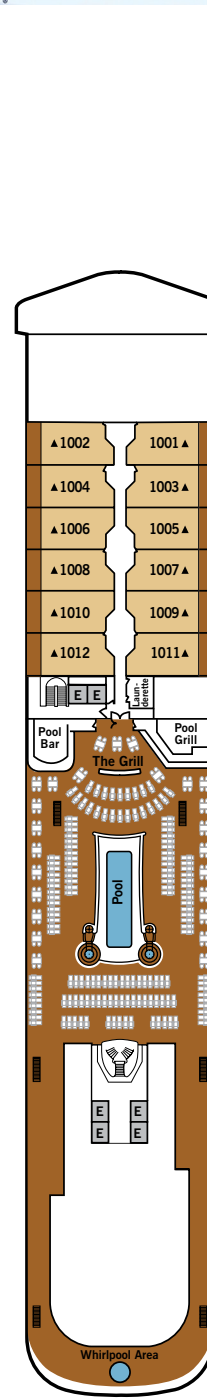

SILVER MOON – Deck Plans

DECK 4

Atlantide
Kaiseki
.S.A.L.T. Kitchen
.S.A.L.T. Bar
.S.A.L.T. Lab

DECK 5

Reception/
Guest Relations
Shore Concierge
Dolce Vita
Venetian Lounge
Future Cruise Manager

DECK 6

Beauty Spa
Fitness Centre

DECK 7

La Terrazza
Silver Note
Casino

DECK 8

Arts Café
Boutique
La Dame

DECK 9

Panorama Lounge
Connoisseur's Corner

DECK 10

Pool Deck
Pool Bar
The Grill
Whirlpool Area

SPECIFICATIONS

- Crew 411
- Officers European
- Guests 596
- Tonnage 40,700
- Length 698 Feet / 212.8 Metres
- Width 86 Feet / 27 Metres
- Speed 19.8 Knots
- Passenger Decks 8
- 3rd Guest Capacity ▲
- Connecting Suites ↑↓
- Wheelchair Accessible Suites ♿
- 407, 409, 417, 931
- Built 2020
- Registry Bahamas