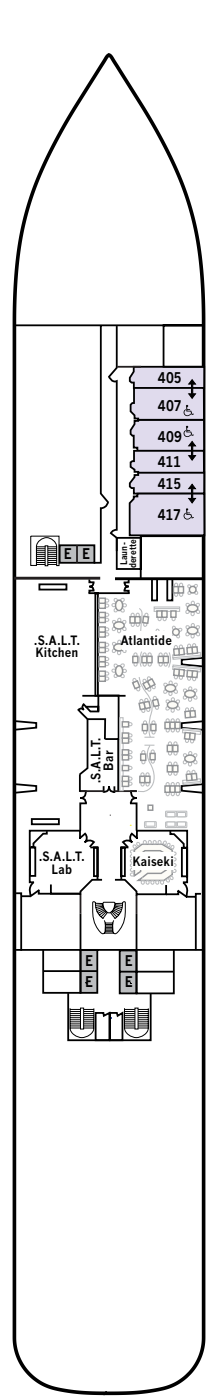

SILVER MOON – Deck Plans

DECK 4

Atlantide
Kaiseki
.S.A.L.T. Kitchen
.S.A.L.T. Bar
.S.A.L.T. Lab

DECK 5

Reception/
Guest Relations
Shore Concierge
Dolce Vita
Venetian Lounge
Future Cruise Manager

DECK 6

Beauty Spa
Fitness Centre

DECK 7

La Terrazza
Silver Note
Casino

DECK 8

Arts Café
Boutique
La Dame

DECK 9

Panorama Lounge
Connoisseur's Corner

DECK 10

Pool Deck
Pool Bar
The Grill
Whirlpool Area

SPECIFICATIONS

- Crew 411
- Officers European
- Guests 596
- Tonnage 40,700
- Length 698 Feet / 212.8 Metres
- Width 86 Feet / 27 Metres
- Speed 19.8 Knots
- Passenger Decks 8
- 3rd Guest Capacity ▲
- Connecting Suites ↑↓
- Wheelchair Accessible Suites ♿
- 407, 409, 417, 931
- Built 2020
- Registry Bahamas