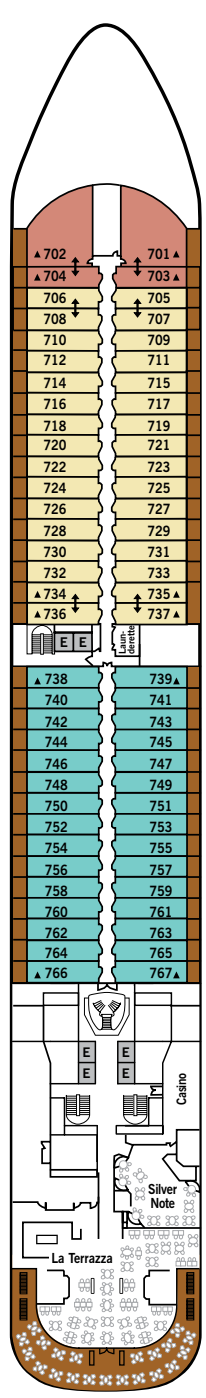

SILVER MOON – Deck Plans

DECK 4

Atlantide
Kaiseki
.S.A.L.T. Kitchen
.S.A.L.T. Bar
.S.A.L.T. Lab

DECK 5

Reception/
Guest Relations
Shore Concierge
Dolce Vita
Venetian Lounge
Future Cruise Manager

DECK 6

Beauty Spa
Fitness Centre

DECK 7

La Terrazza
Silver Note
Casino

DECK 8

Arts Café
Boutique
La Dame

DECK 9

Panorama Lounge
Connoisseur's Corner

DECK 10

Pool Deck
Pool Bar
The Grill
Whirlpool Area

SPECIFICATIONS

- Crew 411
- Officers European
- Guests 596
- Tonnage 40,700
- Length 698 Feet / 212.8 Metres
- Width 86 Feet / 27 Metres
- Speed 19.8 Knots
- Passenger Decks 8
- 3rd Guest Capacity ▲
- Connecting Suites ↑↓
- Wheelchair Accessible Suites ♿
- 407, 409, 417, 931
- Built 2020
- Registry Bahamas

VISTA SUITE

Some Vista Suites are available as a wheelchair accessible suite.*

334 SQ FT / 31 M² – DECK 4
WHEELCHAIR ACCESSIBLE SUITE: 440-646 SQ FT / 41-60 M²

- Sitting area
- Twin beds or queen-sized bed
- Marble bathroom with vanity, full-sized bath, separate shower
- Wheelchair accessible suite has a marble bathroom with vanity and separate shower (no full-sized bath)
- Walk-in wardrobe with personal safe; wheelchair accessible suites fitted with cupboards and wardrobe with personal safe
- Writing desk
- One 40" / 102 cm flat-screen HD TV
- Interactive Media Library
- Unlimited Standard Wifi