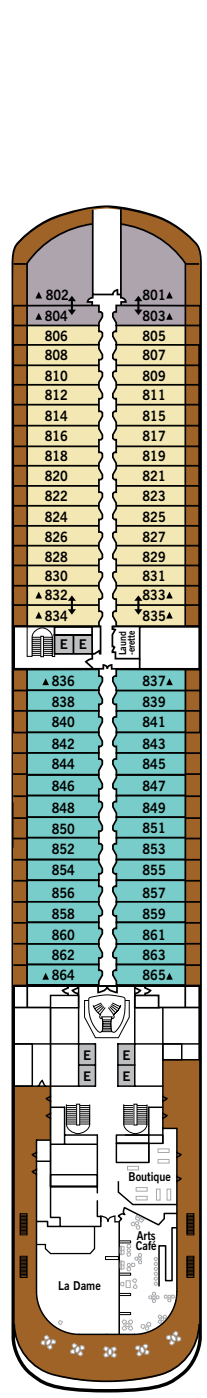

SILVER MOON – Deck Plans

DECK 4

Atlantide
Kaiseki
.S.A.L.T. Kitchen
.S.A.L.T. Bar
.S.A.L.T. Lab

DECK 5

Reception/
Guest Relations
Shore Concierge
Dolce Vita
Venetian Lounge
Future Cruise Manager

DECK 6

Beauty Spa
Fitness Centre

DECK 7

La Terrazza
Silver Note
Casino

DECK 8

Arts Café
Boutique
La Dame

DECK 9

Panorama Lounge
Connoisseur's Corner

DECK 10

Pool Deck
Pool Bar
The Grill
Whirlpool Area

SPECIFICATIONS

- Crew 411
- Officers European
- Guests 596
- Tonnage 40,700
- Length 698 Feet / 212.8 Metres
- Width 86 Feet / 27 Metres
- Speed 19.8 Knots
- Passenger Decks 8
- 3rd Guest Capacity ▲
- Connecting Suites ↑↓
- Wheelchair Accessible Suites ♿
- 407, 409, 417, 931
- Built 2020
- Registry Bahamas