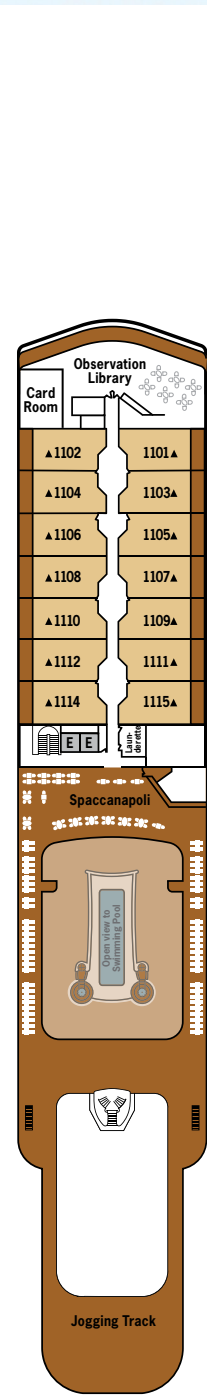

SILVER MOON – Deck Plans

DECK 4

Atlantide
Kaiseki
.S.A.L.T. Kitchen
.S.A.L.T. Bar
.S.A.L.T. Lab

DECK 5

Reception/
Guest Relations
Shore Concierge
Dolce Vita
Venetian Lounge
Future Cruise Manager

DECK 6

Beauty Spa
Fitness Centre

DECK 7

La Terrazza
Silver Note
Casino

DECK 8

Arts Café
Boutique
La Dame

DECK 9

Panorama Lounge
Connoisseur's Corner

DECK 10

Pool Deck
Pool Bar
The Grill
Whirlpool Area

SPECIFICATIONS

- Crew 411
- Officers European
- Guests 596
- Tonnage 40,700
- Length 698 Feet / 212.8 Metres
- Width 86 Feet / 27 Metres
- Speed 19.8 Knots
- Passenger Decks 8
- 3rd Guest Capacity ▲
- Connecting Suites ↑↓
- Wheelchair Accessible Suites ♿
- 407, 409, 417, 931
- Built 2020
- Registry Bahamas