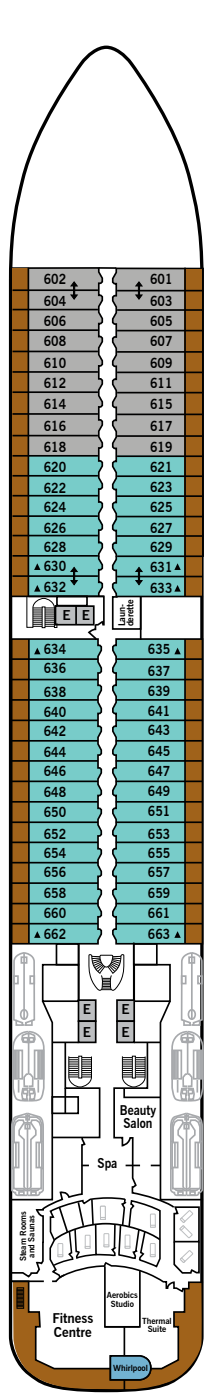

SILVER MOON – Deck Plans

DECK 4

Atlantide
Kaiseki
.S.A.L.T. Kitchen
.S.A.L.T. Bar
.S.A.L.T. Lab

DECK 5

Reception/
Guest Relations
Shore Concierge
Dolce Vita
Venetian Lounge
Future Cruise Manager

DECK 6

Beauty Spa
Fitness Centre

DECK 7

La Terrazza
Silver Note
Casino

DECK 8

Arts Café
Boutique
La Dame

DECK 9

Panorama Lounge
Connoisseur's Corner

DECK 10

Pool Deck
Pool Bar
The Grill
Whirlpool Area

DECK 11

Observation Library
Card Room
Spaccanapoli
Jogging Track

SUITE CATEGORIES

- Owner's Suite ●
- Grand Suite ●
- Royal Suite ●
- Silver Suite ●
- Deluxe Veranda Suite ●
- Superior Veranda Suite ●
- Classic Veranda Suite ●
- Panorama Suite ●
- Vista Suite ●

SPECIFICATIONS

- Crew 411
- Officers European
- Guests 596
- Tonnage 40,700
- Length 698 Feet / 212.8 Metres
- Width 86 Feet / 27 Metres
- Speed 19.8 Knots
- Passenger Decks 8
- 3rd Guest Capacity ▲
- Connecting Suites ↑↓
- Wheelchair Accessible Suites ♿
- 407, 409, 417, 931
- Built 2020
- Registry Bahamas