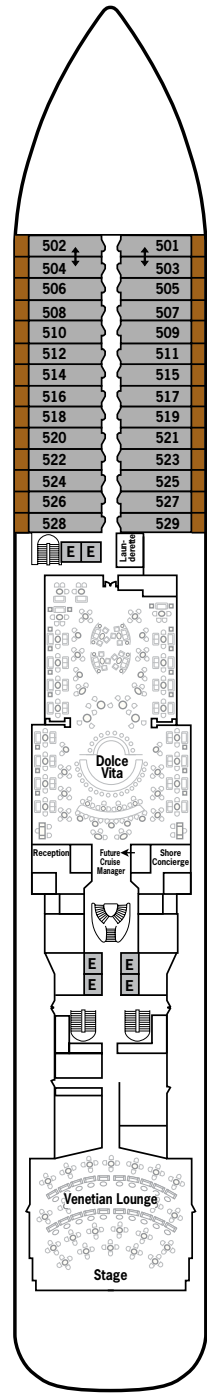

SILVER MOON – Deck Plans

DECK 4

Atlantide
Kaiseki
.S.A.L.T. Kitchen
.S.A.L.T. Bar
.S.A.L.T. Lab

DECK 5

Reception/
Guest Relations
Shore Concierge
Dolce Vita
Venetian Lounge
Future Cruise Manager

DECK 6

Beauty Spa
Fitness Centre

DECK 7

La Terrazza
Silver Note
Casino

DECK 8

Arts Café
Boutique
La Dame

DECK 9

Panorama Lounge
Connoisseur's Corner

DECK 10

Pool Deck
Pool Bar
The Grill
Whirlpool Area

DECK 11

Observation Library
Card Room
Spaccanapoli
Jogging Track

SUITE CATEGORIES

- Owner's Suite ●
- Grand Suite ●
- Royal Suite ●
- Silver Suite ●
- Deluxe Veranda Suite ●
- Superior Veranda Suite ●
- Classic Veranda Suite ●
- Panorama Suite ●
- Vista Suite ●

SPECIFICATIONS

- Crew 411
- Officers European
- Guests 596
- Tonnage 40,700
- Length 698 Feet / 212.8 Metres
- Width 86 Feet / 27 Metres
- Speed 19.8 Knots
- Passenger Decks 8
- 3rd Guest Capacity ▲
- Connecting Suites ↑↓
- Wheelchair Accessible Suites ♿
- 407, 409, 417, 931
- Built 2020
- Registry Bahamas